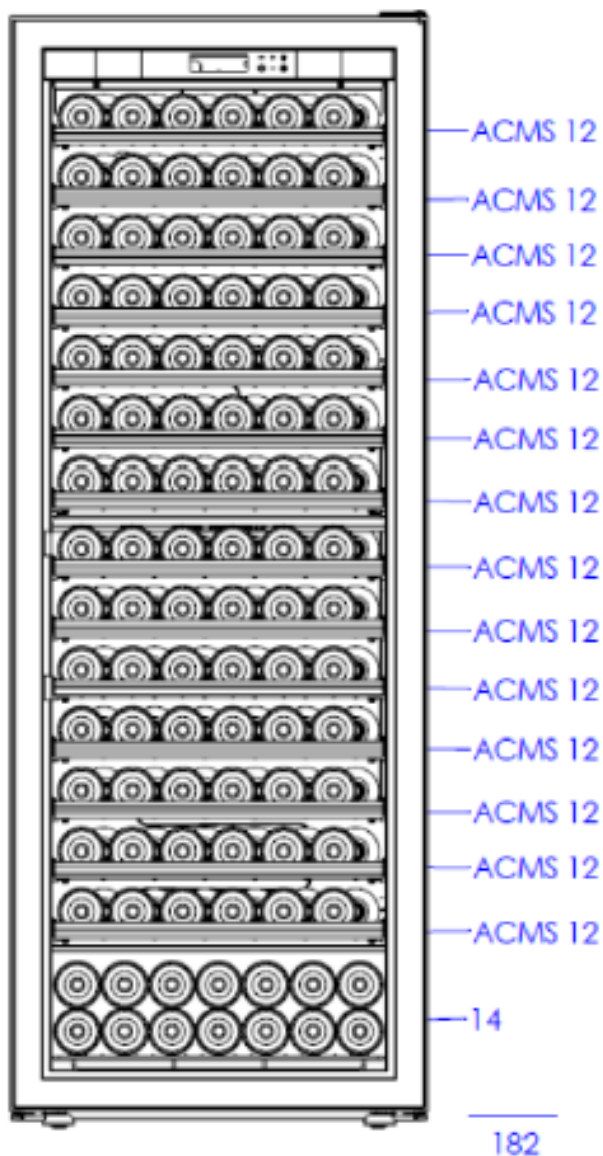

GAMME LA PREMIERE / LA PREMIERE RANGE

Pack PREMIUM / PREMIUM PACK (ACMS)

14 clayettes ACMS
V-LAPREMIERE-L
182 BOUTEILLES / BOTTLES