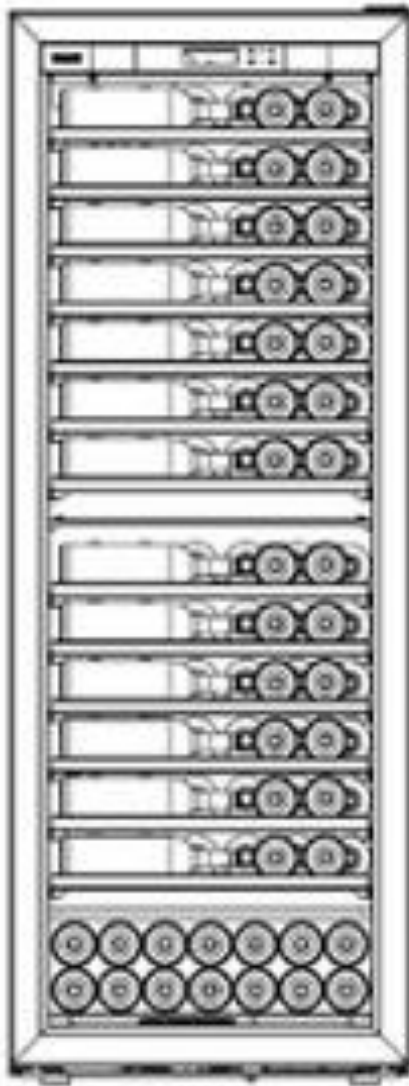

Pack PREMIUM / PREMIUM PACK

(AEPHU1)

BORDEAUX + BOURGOGNE

11 clayettes AEPHU1

V-LAPREMIERE-L

130 BOUTEILLES / BOTTLES

GAMME LA PREMIERE / LA PREMIERE RANGE

OTHER
(AEPHU1)