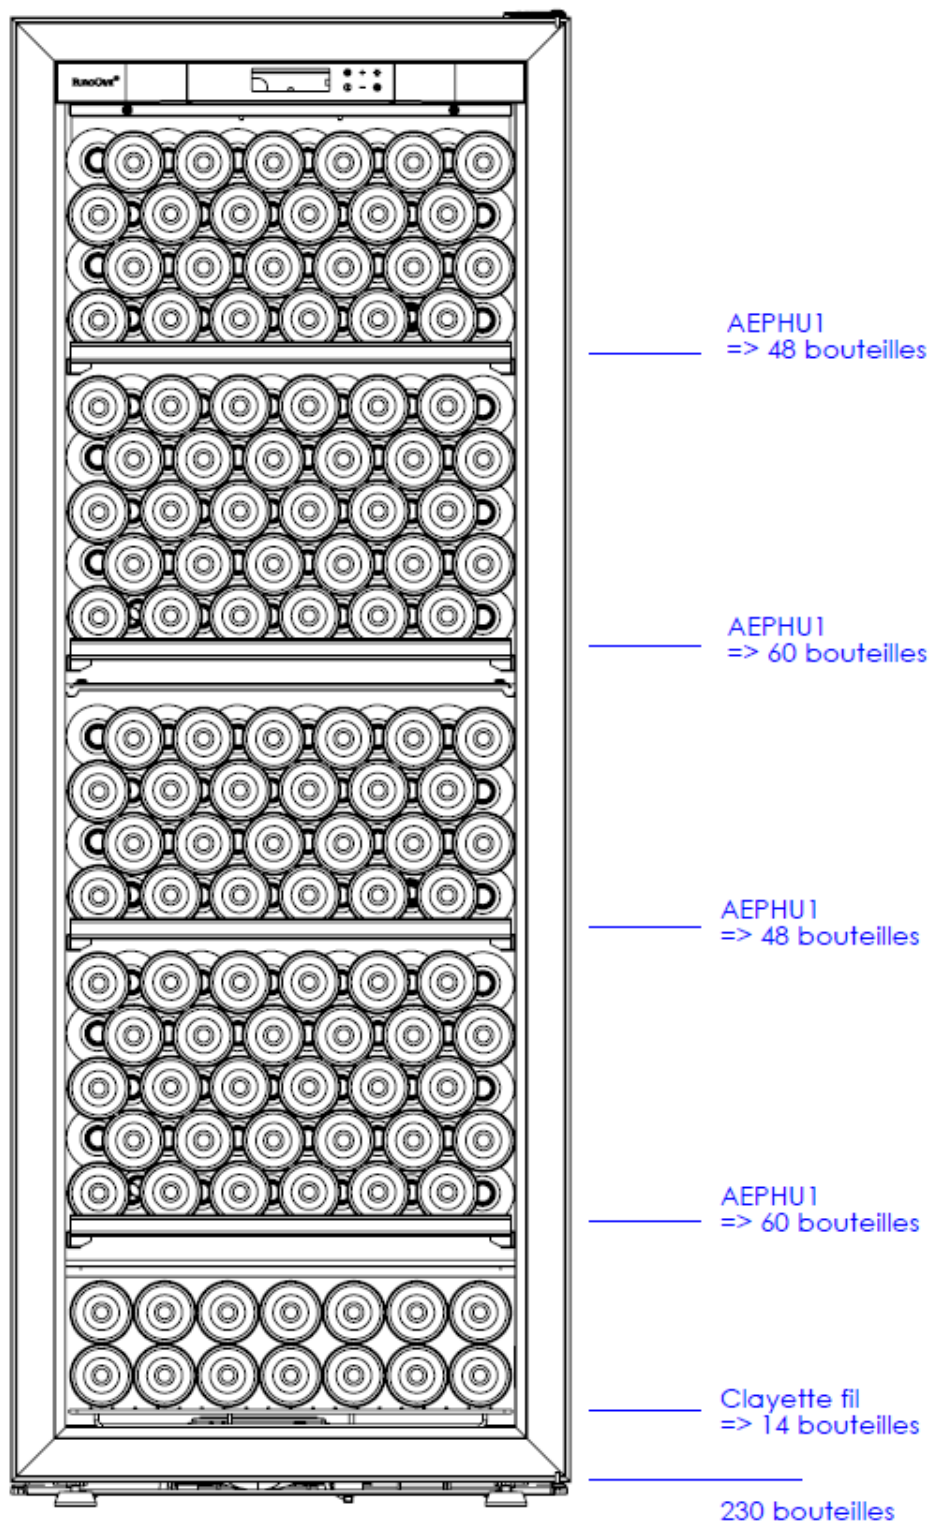

OTHER
(AEPHU1)

V-LAPREMIERE-M
104 BOUTEILLES / BOTTLES

GAMME LA PREMIERE / LA PREMIERE RANGE

OTHER
(AEPHU1)

V-LAPREMIERE-M
209 BOUTEILLES / BOTTLES

GAMME LA PREMIERE / LA PREMIERE RANGE

Pack ACCESS / ACCESS PACK (AEPHU1)