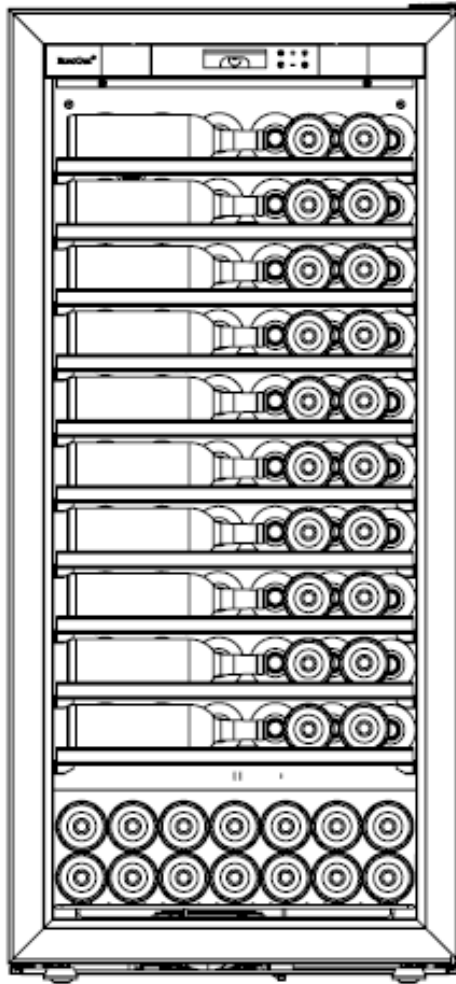

GAMME LA PREMIERE / LA PREMIERE RANGE

OTHER
(AEPHU1)

V-LAPREMIERE-M
104 BOUTEILLES / BOTTLES