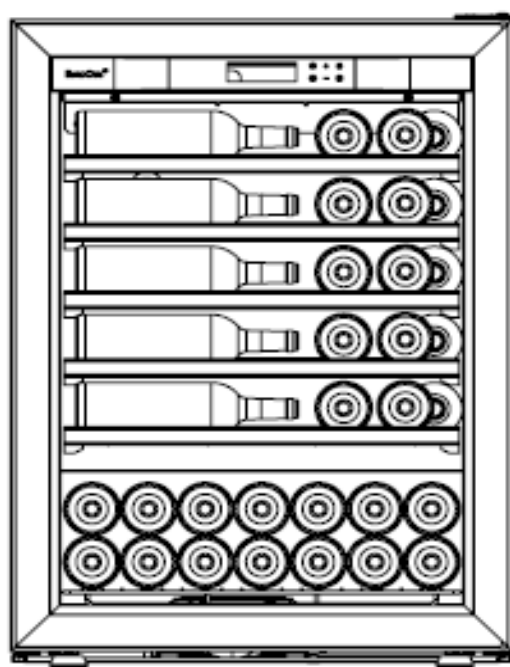

GAMME LA PREMIERE / LA PREMIERE RANGE

OTHER
(AEPHU1)

V-LAPREMIERE-S
59 BOUTEILLES / BOTTLES